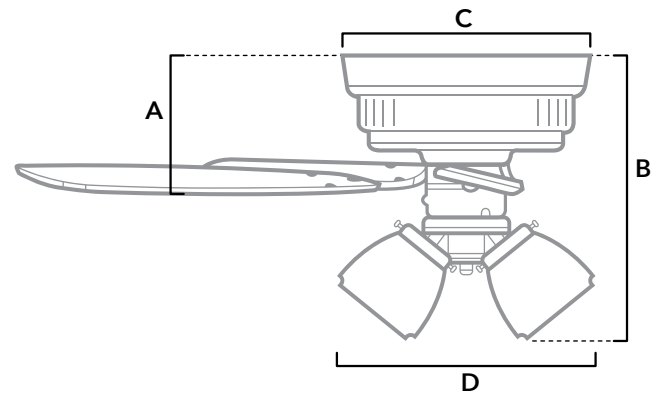

DIMENSIONS

Measured in inches

- A. 7.45
- B. 8.8
- C. 12.5
- D. 12.5

51090 | Snow White Body with Snow White or Light Oak Blades

ADDITIONAL FINISHES

51091
New Bronze Body with Brazilian Cherry or Harvest Mahogany Blades

51092
Brushed Nickel Body with Brazilian Cherry or Harvest Mahogany Blades

FAN SPECIFICATIONS

Motor Type	Reversible	Wire Length	Control Type	Downrod	Location	Blade #	Add'l Sizes
AC	YES	8" Low Profile	Pull Chains	N/A	Indoor	5	52"